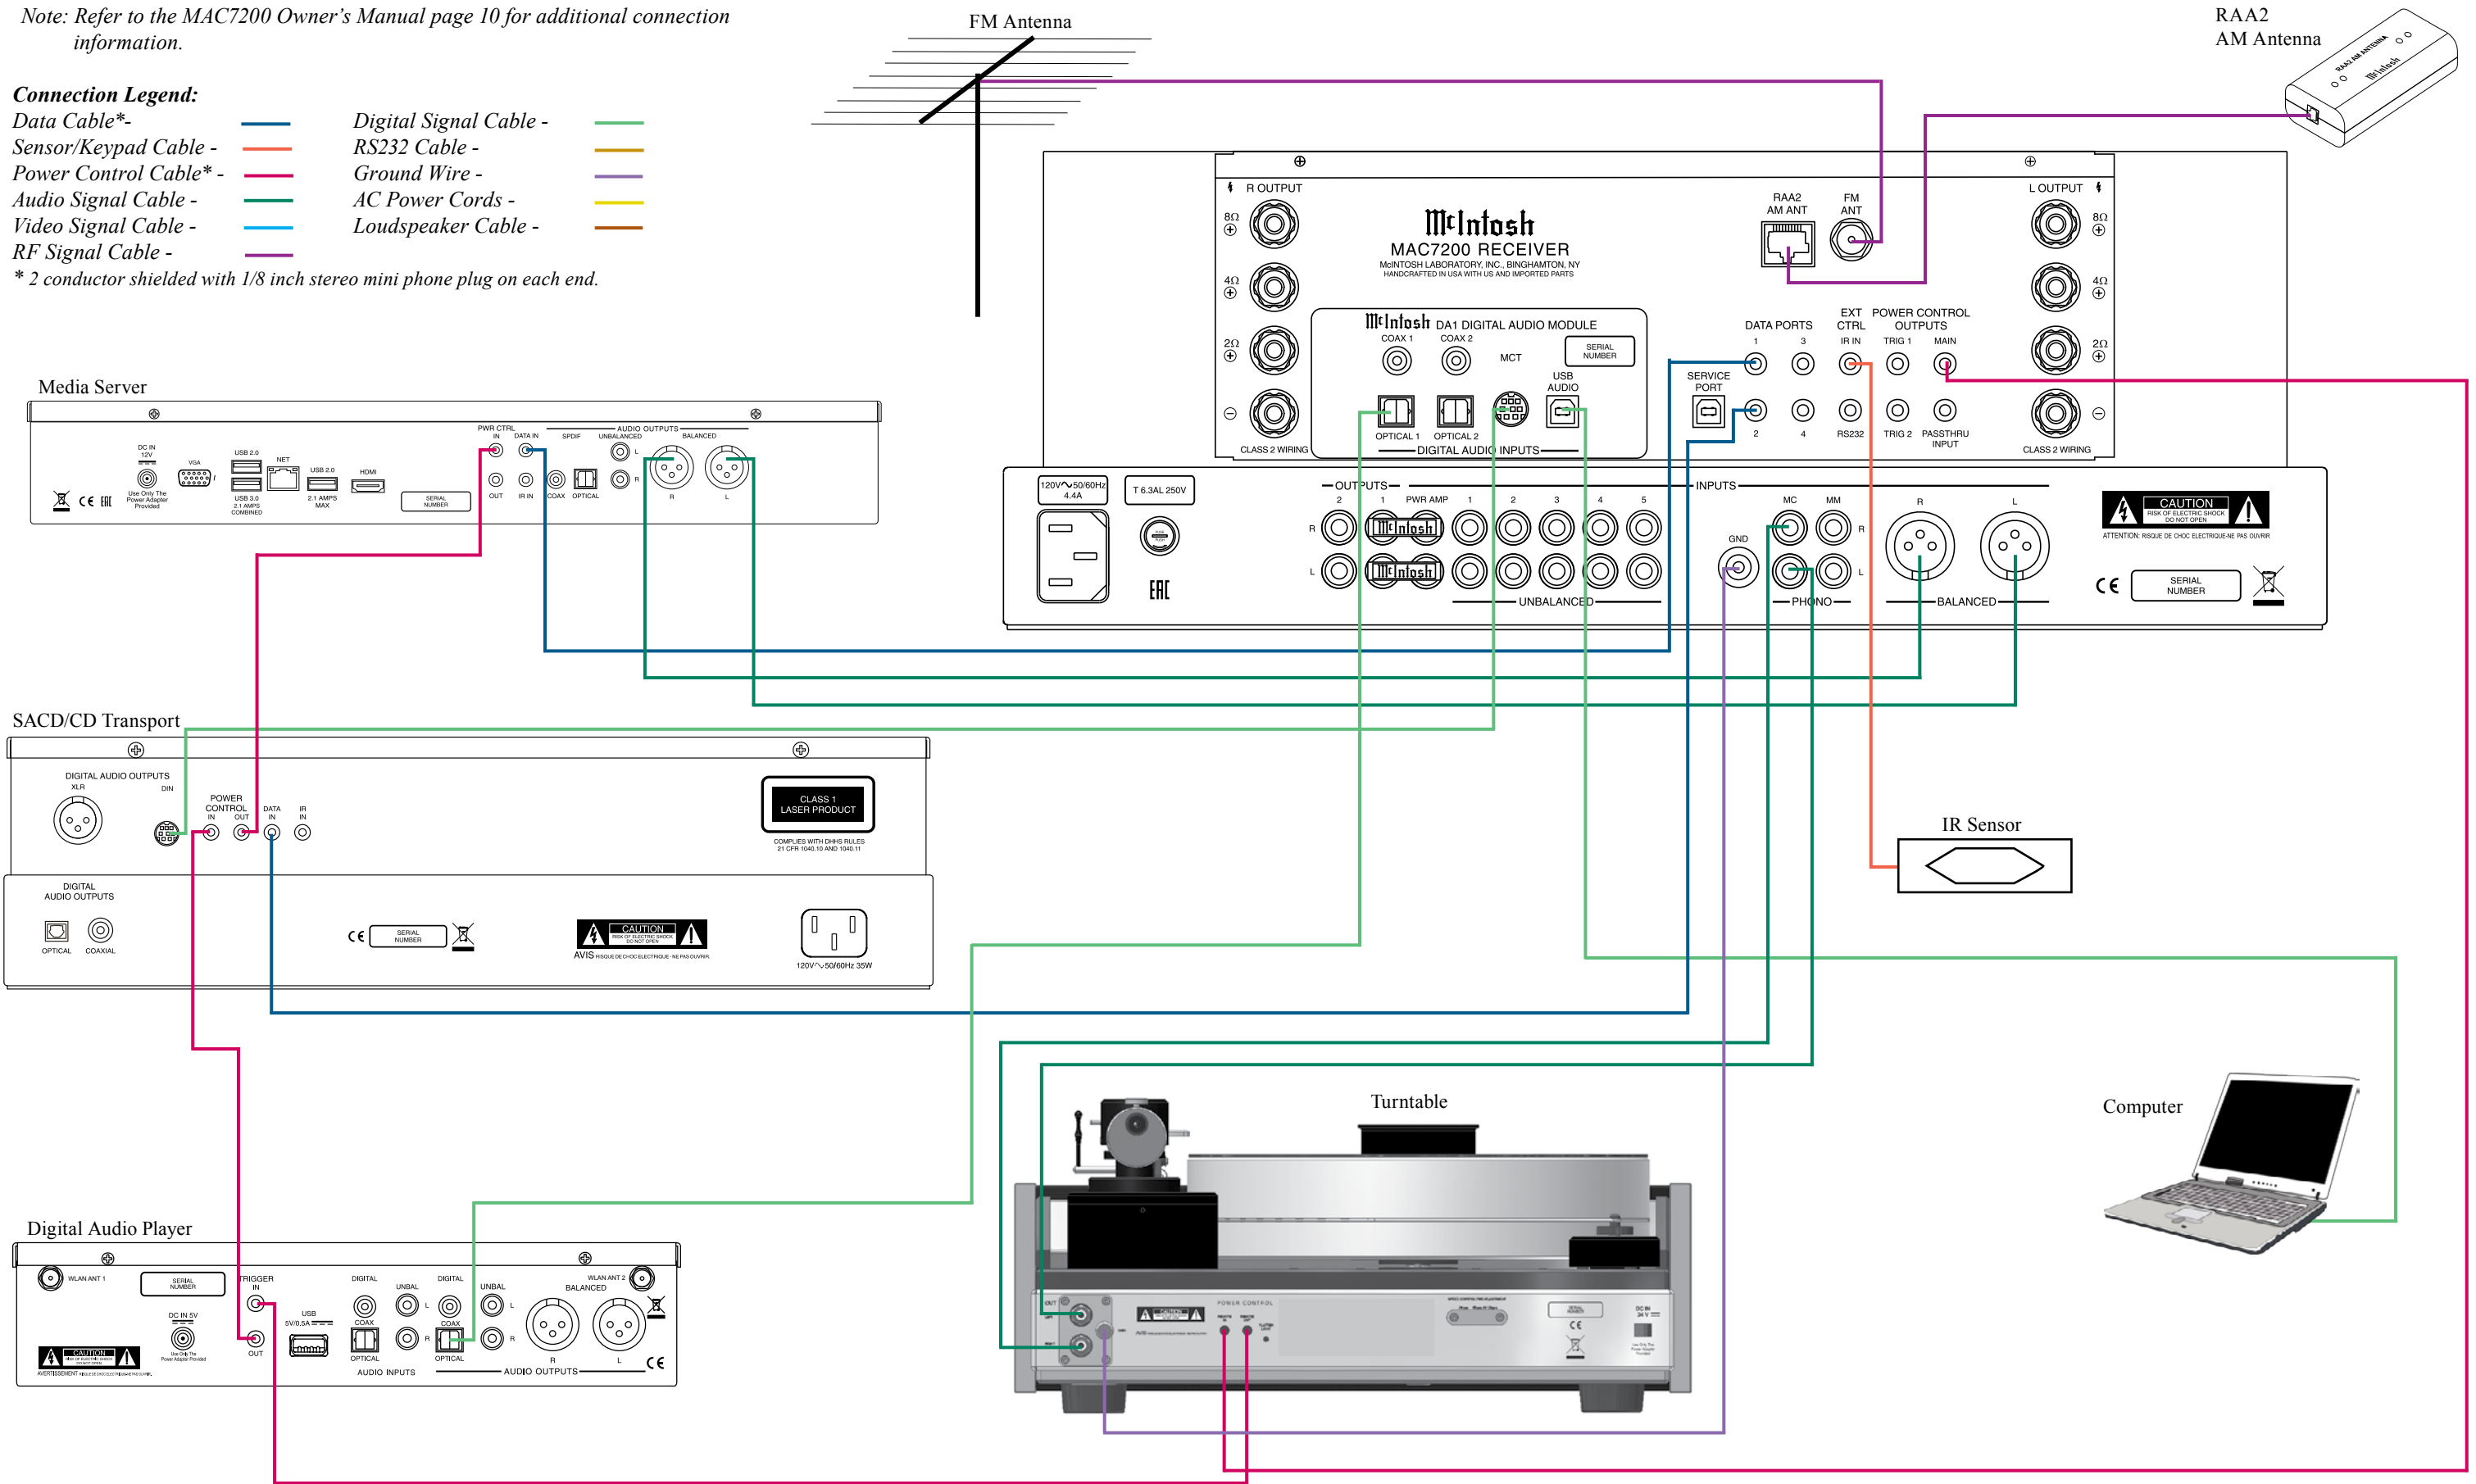

Note: Refer to the MAC7200 Owner's Manual page 10 for additional connection information.

Connection Legend:

- Data Cable* - — Digital Signal Cable - —
 - Sensor/Keypad Cable - — RS232 Cable - —
 - Power Control Cable* - — Ground Wire - —
 - Audio Signal Cable - — AC Power Cords - —
 - Video Signal Cable - — Loudspeaker Cable - —
 - RF Signal Cable - —
- * 2 conductor shielded with 1/8 inch stereo mini phone plug on each end.

Note: Refer to the MA7200 Owner's Manual pages 10 thru 12 for additional connection information.

Connection Legend:

- Data Cable* - — Digital Signal Cable - —
 - Sensor/Keypad Cable - — RS232 Cable - —
 - Power Control Cable* - — Ground Wire - —
 - Audio Signal Cable - — AC Power Cords - —
 - Video Signal Cable - — Loudspeaker Cable - —
 - RF Signal Cable - —
- * 2 conductor shielded with 1/8 inch stereo mini phone plug on each end.